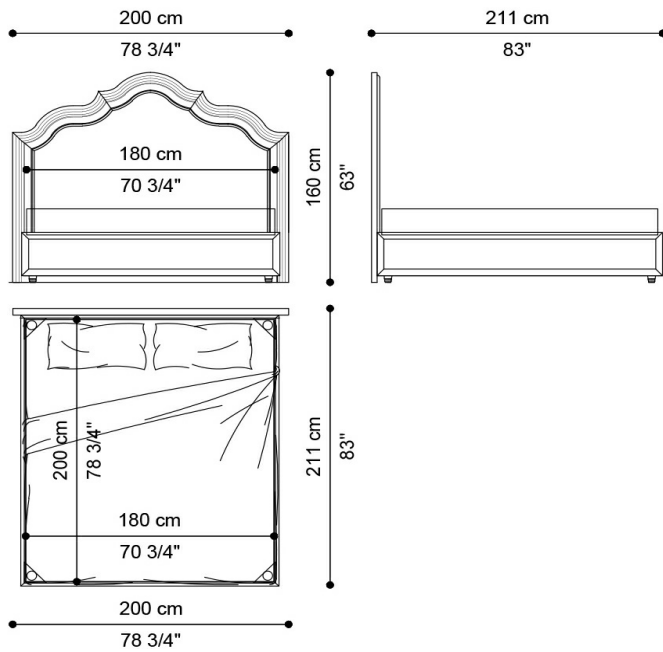

NARCISSE
BEDS

JUMBO
COLLECTION
A LUXURY EXPERIENCE

NARCISSE BEDS

DESCRIPTION

Bed with headboard in beechwood, with padding in foam and upholstery in fabric MIL. 23.08.
Wooden sommier covered in fabric MIL. 23.08.

DIMENSIONS

BED - FOR MATTRESS 180 X 200 CM

J.NRS-02

L 200 D 211 H 160 CM

BED - FOR MATTRESS 200 X 200 CM

J.NRS-02B

L 220 D 211 H 160 CM