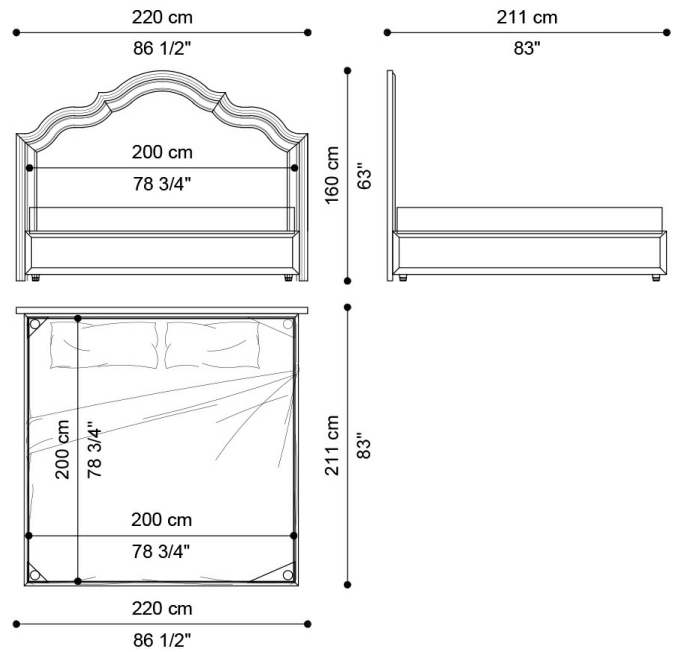

DIMENSIONS

BED - FOR MATTRESS 180 X 200 CM

J.NRS-02

L 200 D 211 H 160 CM

BED - FOR MATTRESS 200 X 200 CM

J.NRS-02B

L 220 D 211 H 160 CM