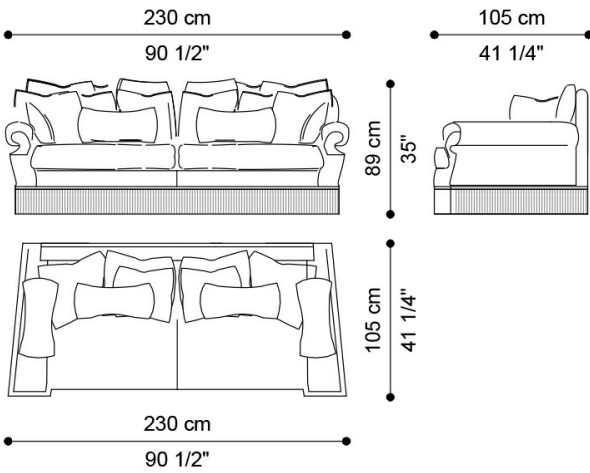

DIMENSIONS

SOFA
J.PLA-100

L 403 D 146 H 89 CM

3-SEATER SOFA
J.PLA-143

L 270 D 105 H 89 CM

2-SEATER SOFA
J.PLA-142

L 230 D 105 H 89 CM

ARMCHAIR
J.PLA-141

L 140 D 105 H 89 CM