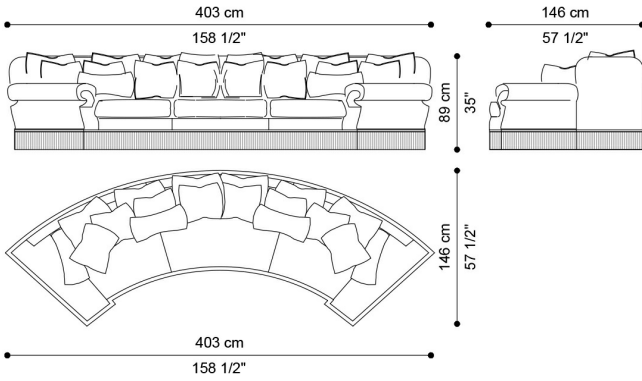

2-seater sofa J.PLA-142: n° 10 cushions included.

N° 2 cushions 60 x 60 cm, with upholstery in fabric MIL. 23.04. N° 2 cushions 60 x 60 cm, with upholstery in fabric MIL. 23.06. N° 2 cushions 50 x 50 cm, with upholstery in fabric MIL. 23.05. N° 2 cushions 50 x 50 cm, with upholstery in fabric MIL. 23.03. N° 2 cushions 50 x 30 cm with upholstery in fabric MIL. 23.07 and JC logo embroidery. All cushions with piping in fabric MIL. 19.11.

DIMENSIONS

SOFA
J.PLA-100

L 403 D 146 H 89 CM

3-SEATER SOFA
J.PLA-143

L 270 D 105 H 89 CM

2-SEATER SOFA
J.PLA-142

L 230 D 105 H 89 CM

ARMCHAIR
J.PLA-141

L 140 D 105 H 89 CM