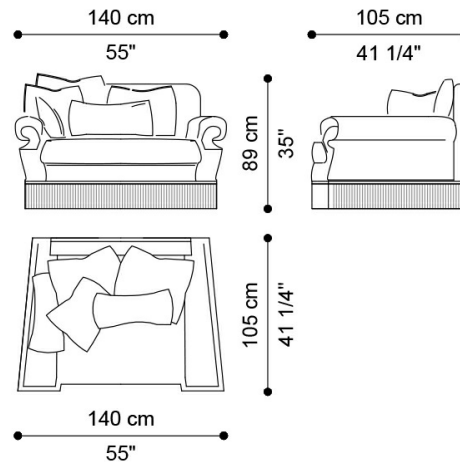

DIMENSIONS

SOFA
J.PLA-100

L 403 D 146 H 89 CM

3-SEATER SOFA
J.PLA-143

L 270 D 105 H 89 CM

2-SEATER SOFA
J.PLA-142

L 230 D 105 H 89 CM

ARMCHAIR
J.PLA-141

L 140 D 105 H 89 CM