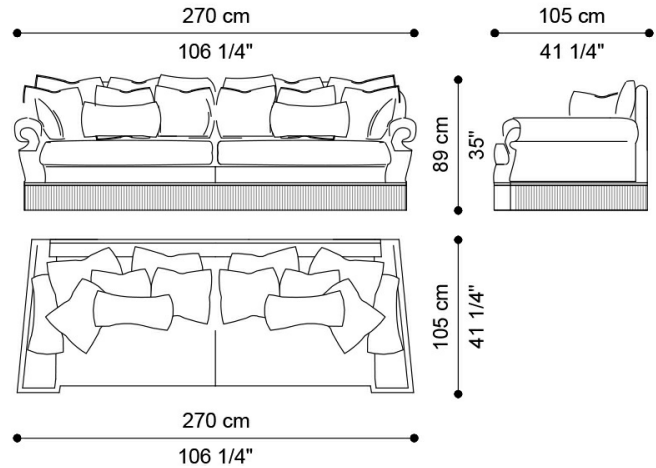

Armchair J.PLA-141: n° 5 cushions included.

N° 1 cushion 60 x 60 cm, with upholstery in fabric MIL. 23.04. N° 1 cushion 60 x 60 cm, with upholstery in fabric MIL. 23.06. N° 1 cushion 50 x 50 cm, with upholstery in fabric MIL. 23.05. N° 1 cushion 50 x 50 cm, with upholstery in fabric MIL. 23.03. N° 1 cushion 50 x 30 cm with upholstery in fabric MIL. 23.07 and JC logo embroidery. All cushions with piping in fabric MIL. 19.11.

DIMENSIONS

SOFA
J.PLA-100

L 403 D 146 H 89 CM

3-SEATER SOFA
J.PLA-143

L 270 D 105 H 89 CM

2-SEATER SOFA
J.PLA-142

L 230 D 105 H 89 CM

ARMCHAIR
J.PLA-141

L 140 D 105 H 89 CM